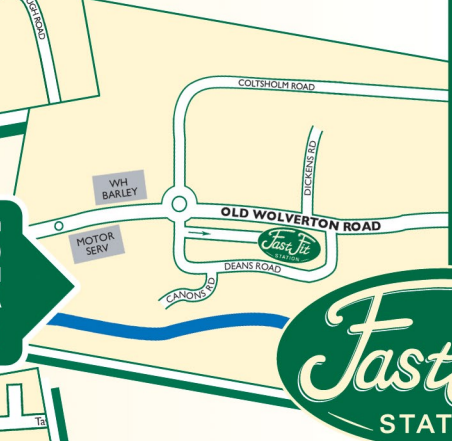

**The Wolverton Fastfit Station**  
4 Deans Road (off Old Wolverton Road)  
**OLD WOLVERTON**  
Milton Keynes MK12 5NA  
☎ 01908 224801

**The Blechley Fastfit Station**  
13 Dukes Drive (Next to Iceland)  
**BLECHLEY**  
Milton Keynes MK2 2QG  
☎ 01908 362610